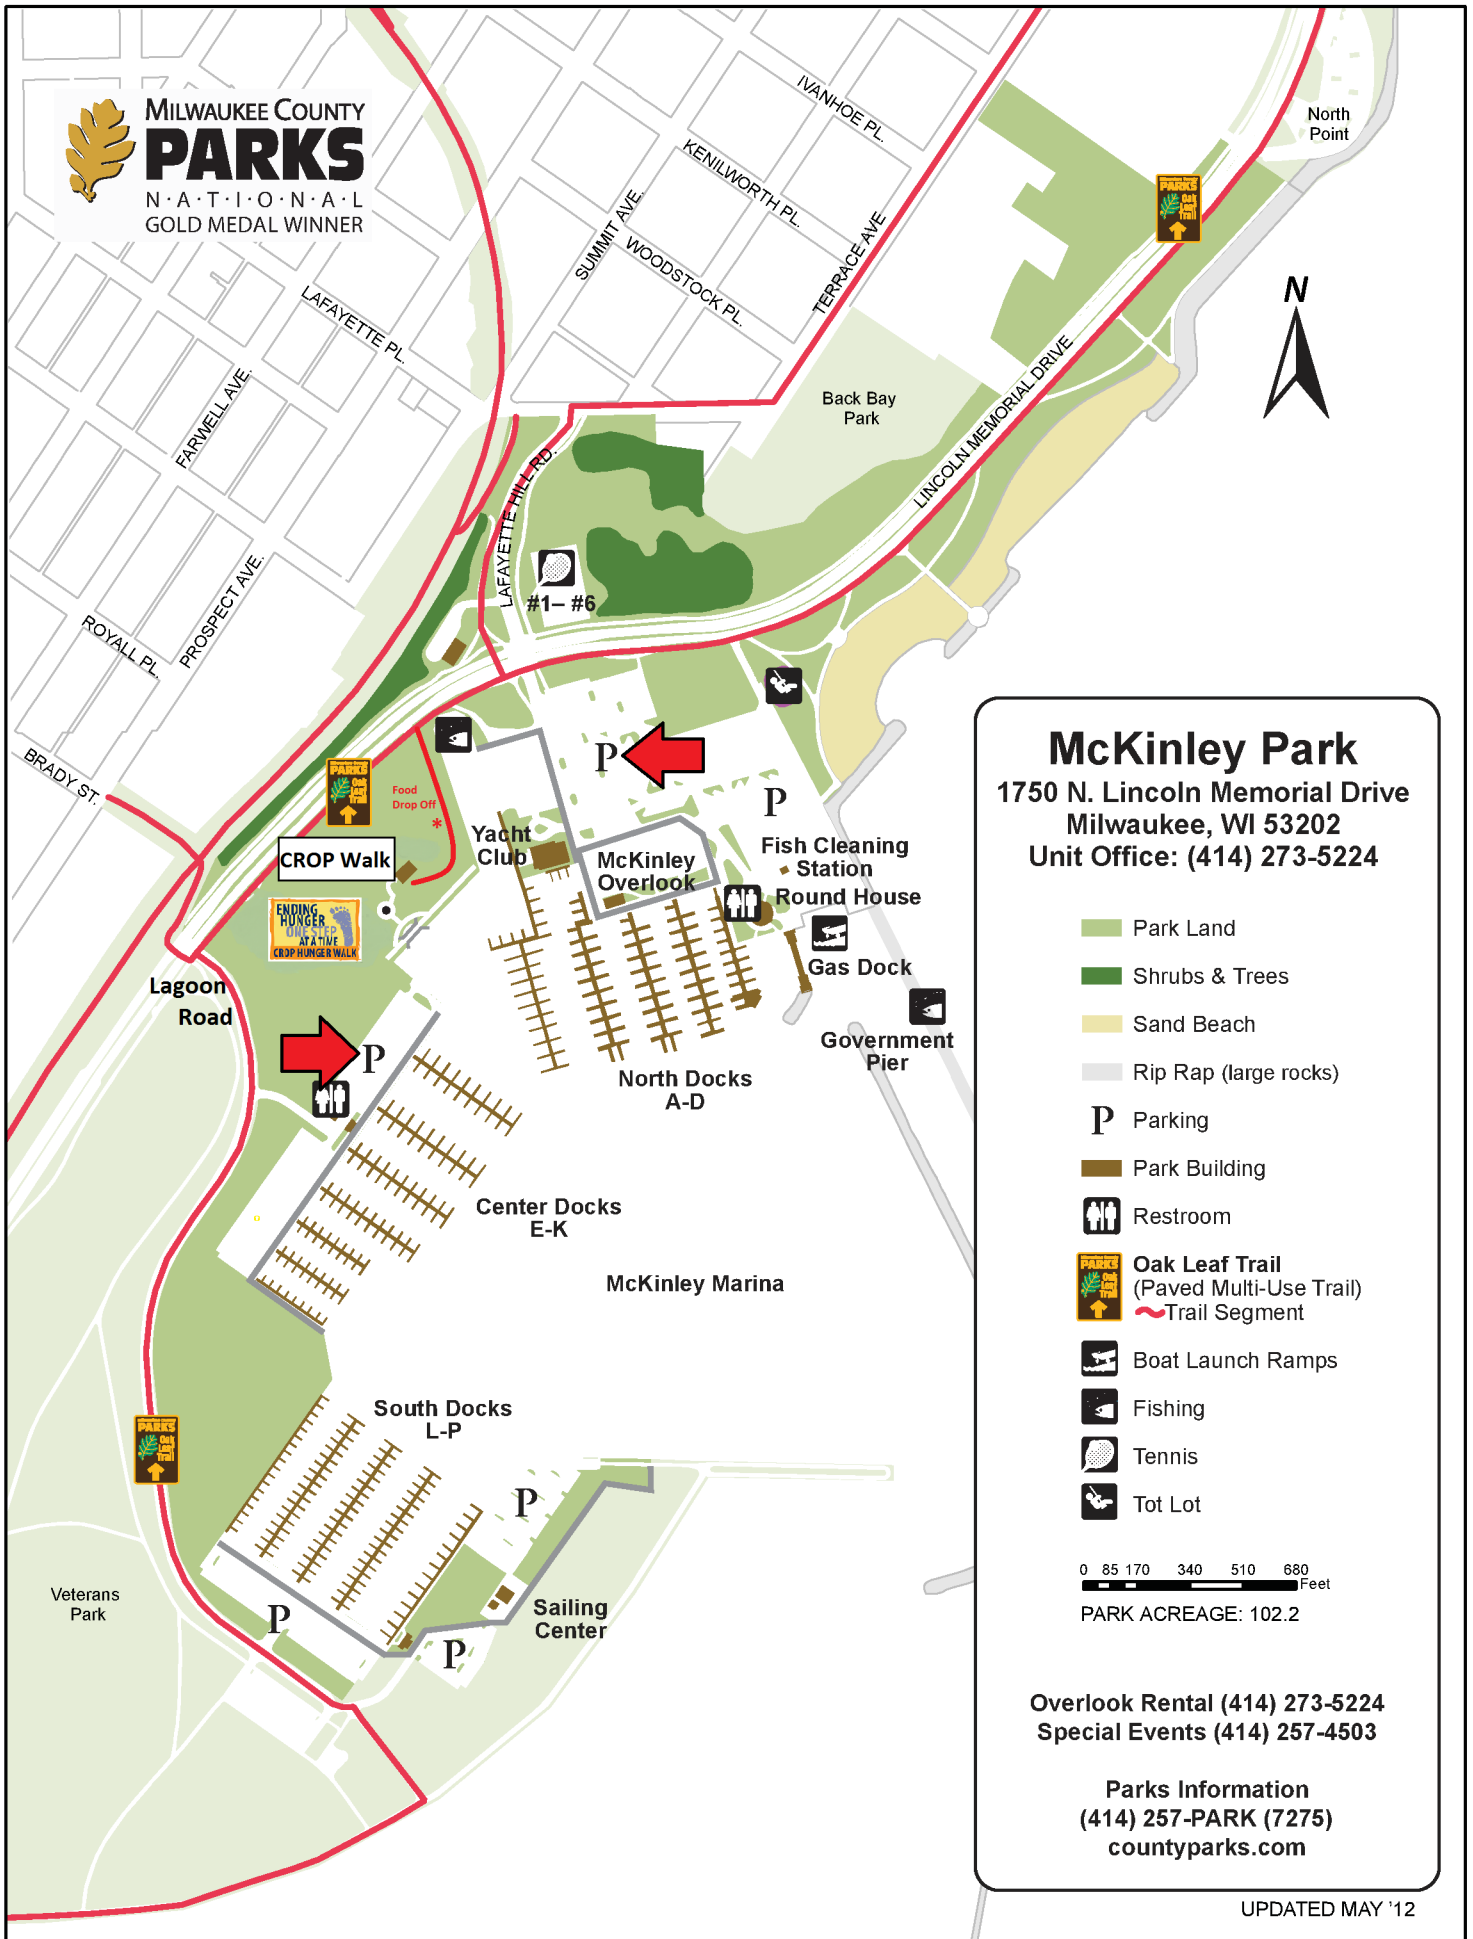

**MILWAUKEE COUNTY
PARKS**
N · A · T · I · O · N · A · L
GOLD MEDAL WINNER

McKinley Park

1750 N. Lincoln Memorial Drive
Milwaukee, WI 53202
Unit Office: (414) 273-5224

- Park Land
- Shrubs & Trees
- Sand Beach
- Rip Rap (large rocks)
- Parking
- Park Building
- Restroom
- Oak Leaf Trail**
(Paved Multi-Use Trail)
- Trail Segment
- Boat Launch Ramps
- Fishing
- Tennis
- Tot Lot

0 85 170 340 510 680 Feet

PARK ACREAGE: 102.2

Overlook Rental (414) 273-5224
Special Events (414) 257-4503

Parks Information
(414) 257-PARK (7275)
countyparks.com